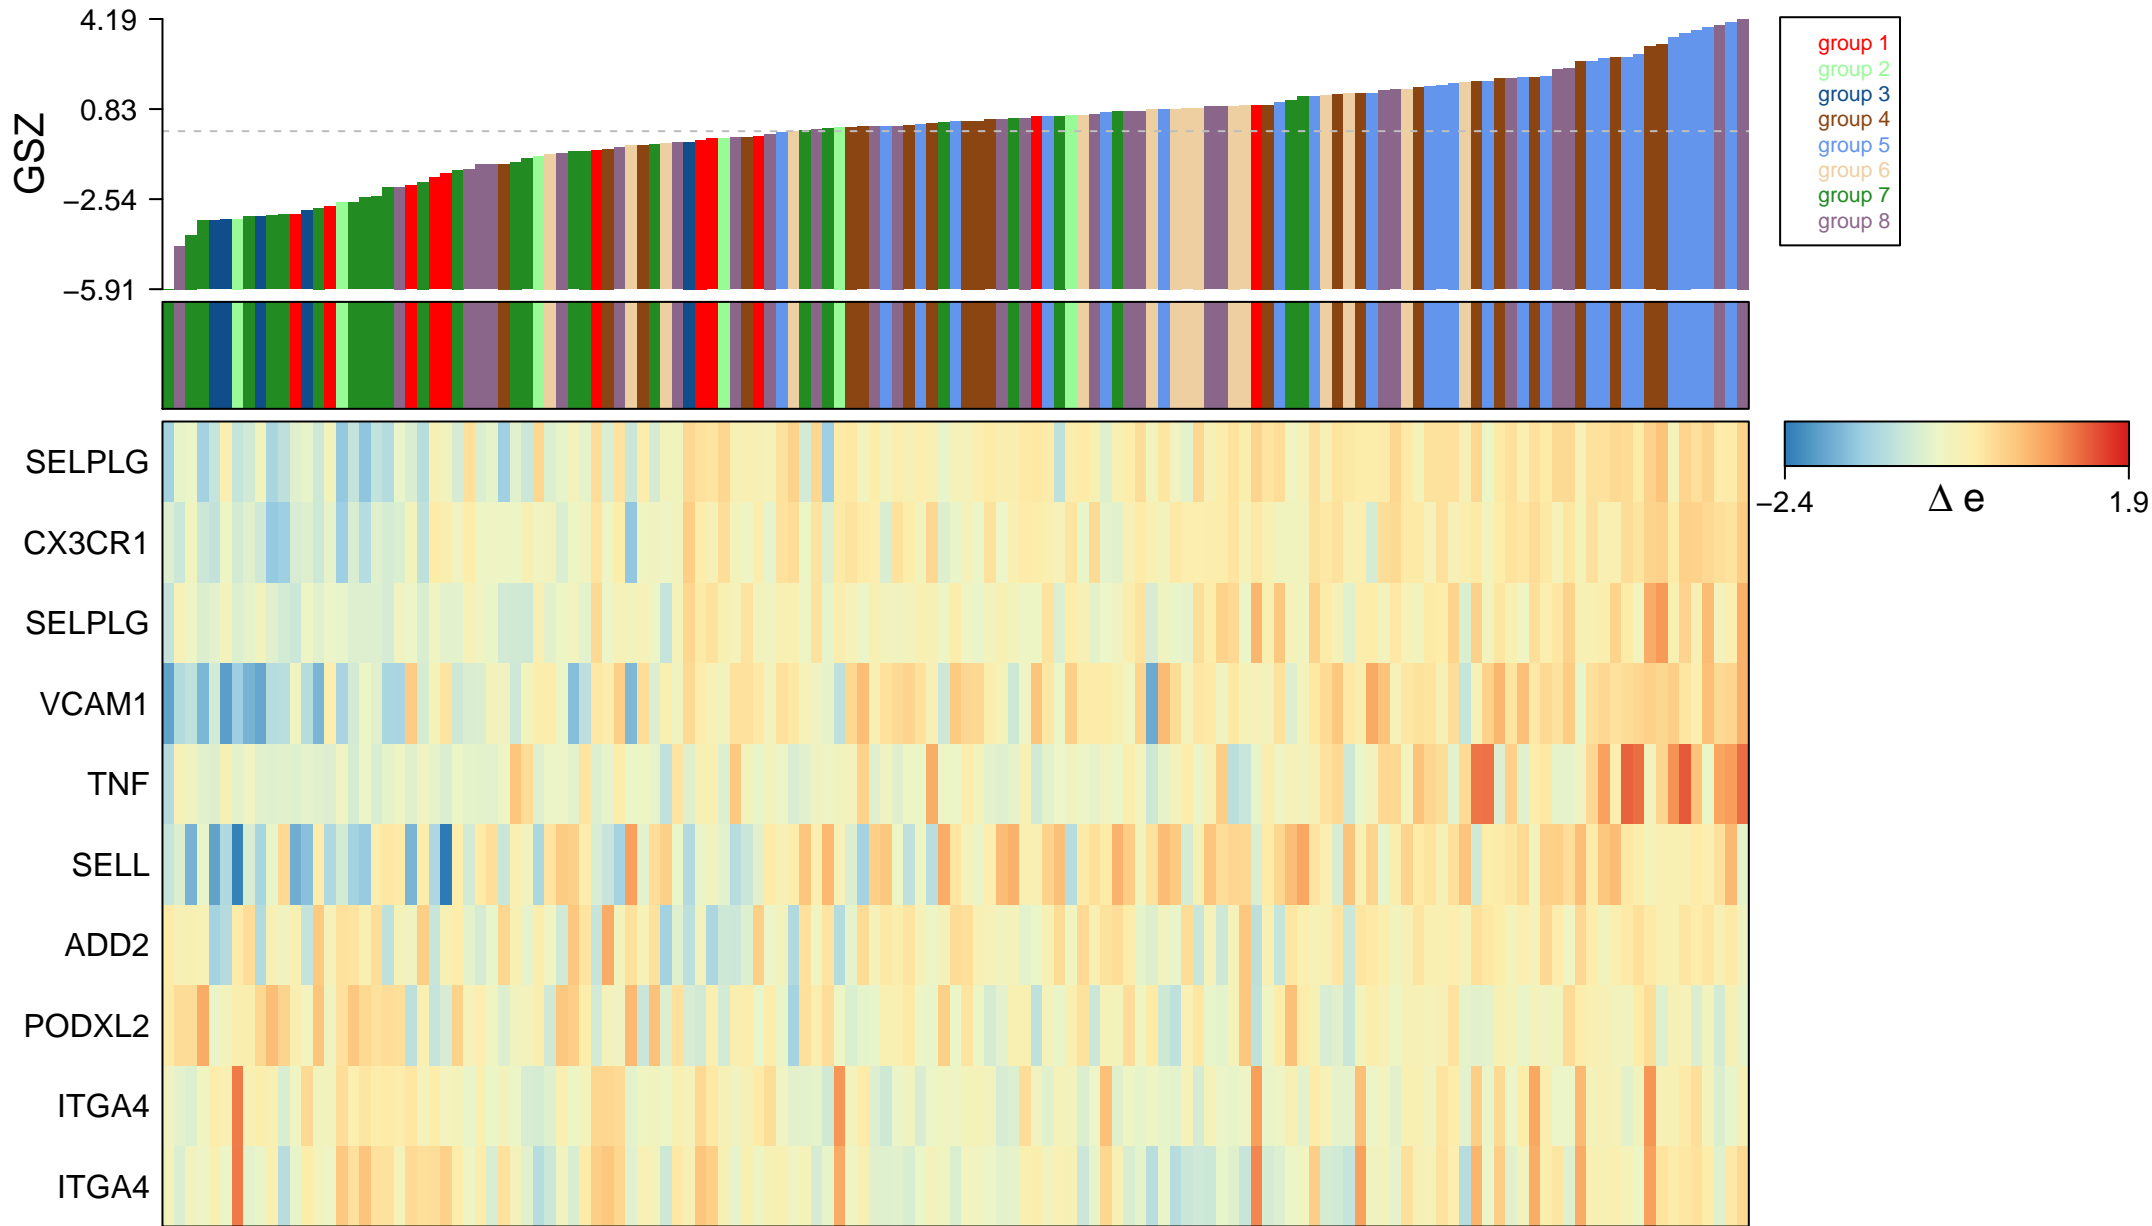

# leukocyte tethering or rolling