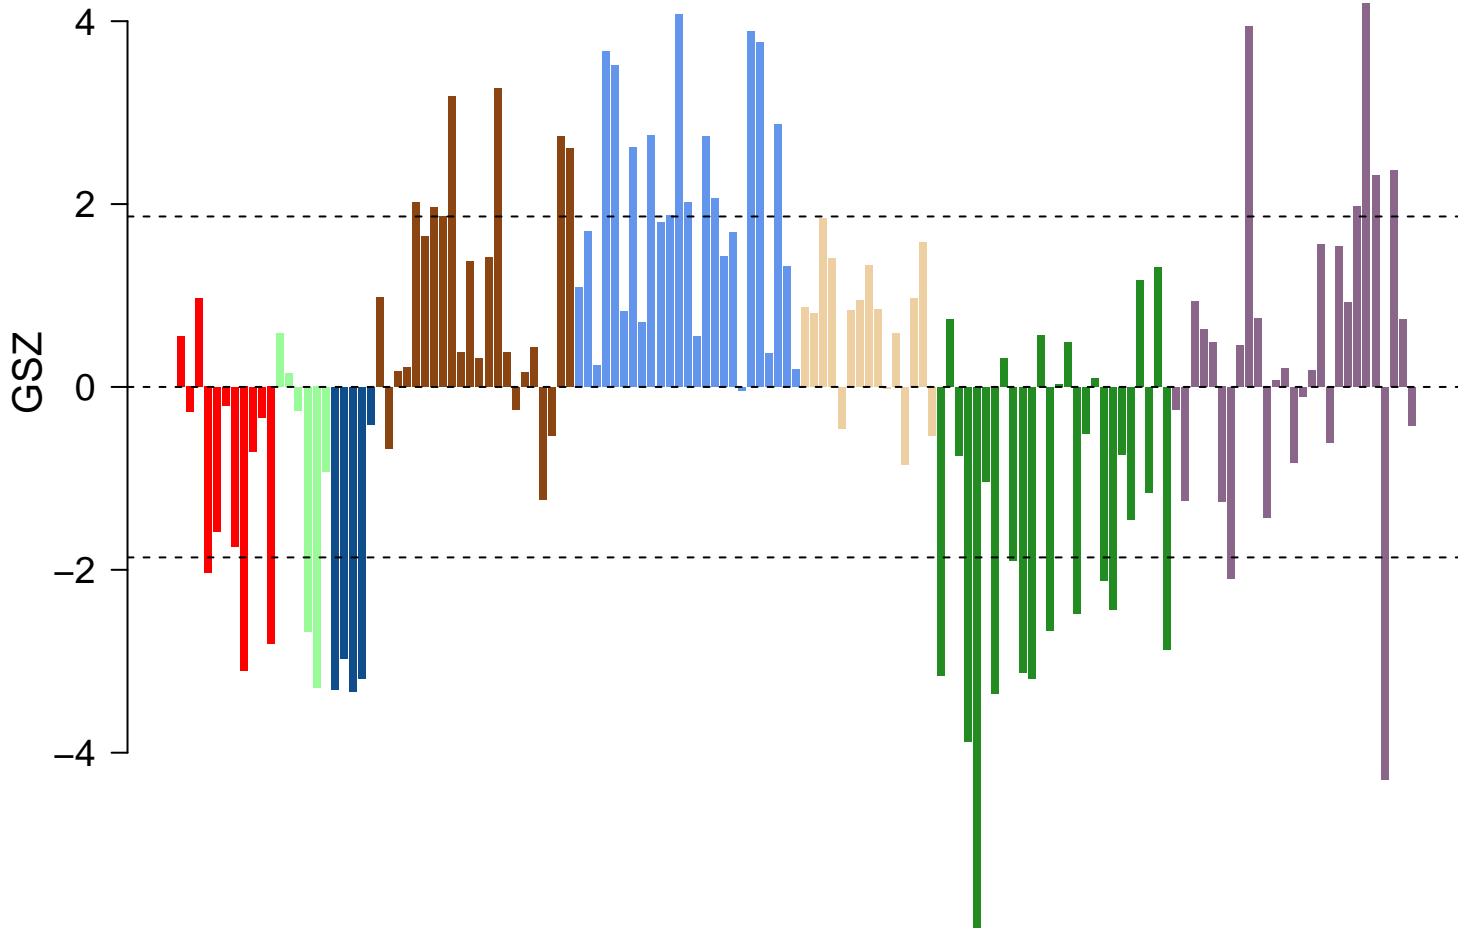

# leukocyte tethering or rolling